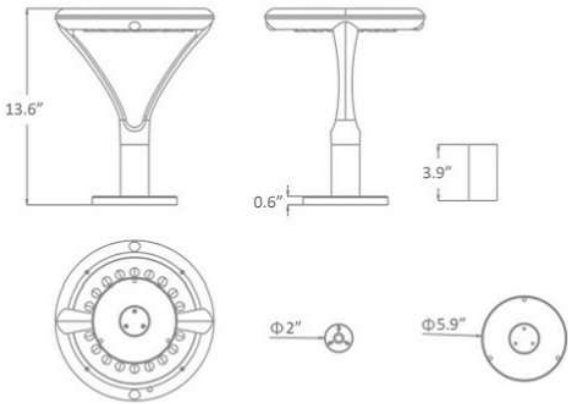

## Walkway “SHORTY” - EL-SPW55

FEATURES & SPECIFICATION SHEET