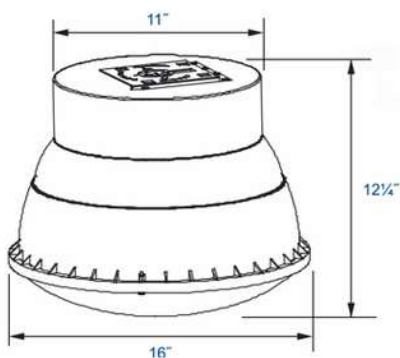

G7L Series Induction Garage Fixture

FEATURES & SPECIFICATION SHEET

Application

The G7L series aluminum garage fixture is an ideal choice for replacement of common High Pressure Sodium and Metal Halide Garage fixtures. The electronic ballast features a high >0.98 power factor for cool, efficient, flicker-free operation. Common applications include: service hallways, parking garages, loading docks, stairwells, utility closets, gas stations, shopping malls, even certain retail and wholesale applications.

Features

- 16" Round Garage / Canopy Fixture
- Die Cast Aluminum Housing with Bronze Powder-coat Finish
- Clear Prismatic Polycarbonate Lens
- UL listed for wet locations
- IP43 Rated

Lamp & Ballast

A long lifecycle rating of 50,000 hours

Warranty

Fixture guaranteed for 5 years against manufacturing defects.

MODEL	WATTS	VOLTS L = 120-277v H = 480v	*COLOR TEMP	LUMENS	DIMENSIONS
G7L-26	26w	L / H	5000k	3120Lms	12.25" x 16"
G7L-52	52w	L / H	5000k	6240Lms	12.25" x 16"

(*Available Color Temp Range 3000k – 6500k (Warm to Cool) on request.)