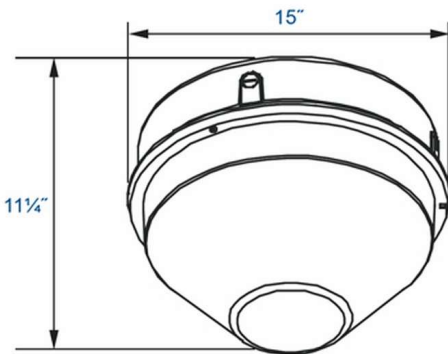

EcoLightingUSA

DIRECTLED G5L LED Garage Fixture

FEATURES & SPECIFICATION SHEET

Application

The G5L series aluminum garage fixture is an ideal choice for replacement of common High Pressure Sodium and Metal Halide Garage fixtures. Its electronic ballast features a high >0.98 power factor for cool, efficient, flicker-free operation. Common applications include: service hallways, parking garages, loading docks, stairwells, utility closets, gas stations, shopping malls, even certain retail and wholesale applications.

Features

- 15" Round Garage / Canopy Fixture
- Die Cast Aluminum Housing, Bronze Powder-coat Finish over a Chromate Conversion Coating
- Extended Clear Prismatic Polycarbonate Lens
- UL listed for wet locations
- IP43 Rated

Lamp & Ballast

A long lifetime rating of 100,000 hours or about 20 years operating hours 12 hours per 7 days per week. Electronic ballast features Class P rating, THD of less than 10%, constant output wattage, and fail-safe protection.

Warranty

Fixture guaranteed for 10 years against manufacturing defects. Lamp and ballast guaranteed for 5 years.

MODEL	WATTS	VOLTS L = 120-277v	*COLOR TEMP	LUMENS	DIMENSIONS (W x L)
LG526	26w	L	5000k	3120lm	15" x 11.25"
LG552	52w	L	5000k	6240lm	15" x 11.25"

(*Available Color Temp Range 3000k – 6500k (Warm to Cool) on request.)

EcoLightingUSA.com

Toll Free: (888) 326-9094 | Email: info@ecolightingusa.com | 217 Huyler Street, South Hackensack, NJ 07606