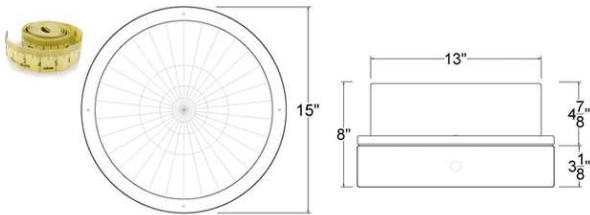

G3L Series Induction Garage Fixture

FEATURES & SPECIFICATION SHEET

Application

The G3L series aluminum garage fixture is an ideal choice for replacement of common High Pressure Sodium and Metal Halide Garage fixtures. The electronic ballast features a high >0.98 power factor for cool, efficient, flicker-free operation. Common applications include: service hallways, parking garages, loading docks, stairwells, utility closets, gas stations, shopping malls, even certain retail and wholesale applications.

Features

- G3 15" Round Garage / Canopy Fixture
- Die Cast Aluminum Housing with Bronze Powder-coat Finish
- Clear Prismatic Polycarbonate Lens
- UL listed for wet locations
- IP43 Rated

Lamp & Ballast

A long lifecycle rating of 50,000 hours

Warranty

Fixture guaranteed for 5 years against manufacturing defects.

| MODEL | WATTS | VOLTS L = 120-277v H = 480v | *COLOR TEMP | LUMENS | DIMENSIONS (W x L) |
|--------------|------------|-----------------------------------|----------------|----------------|-----------------------|
| G3L26 | 26w | L / H | 5000k | 3120Lms | 12" x 10" |
| G3L52 | 52w | L / H | 5000k | 6240Lms | 12" x 10" |