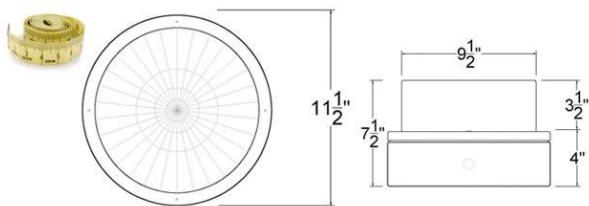

Features

- G3M 12" Round Garage / Canopy Fixture
- G3 15" Round Garage / Canopy Fixture
- Die Cast Aluminum Housing with Bronze Powder-coat Finish
- Clear Prismatic Polycarbonate Lens
- UL listed for wet locations
- IP43 Rated

Warranty

Fixture guaranteed for 10 years against manufacturing defects. Lamp and ballast guaranteed for 5 years.

MODEL	WATTS	*COLOR TEMP	VOLTS U = 120-277v	DIMENSIONS (W x L)
G3M80	40w	5000k	U	12" x 10"
G3M80	60w	5000k	U	12" x 10"
G3M80	80w	5000k	U	12" x 10"
G380	80w	5000k	U	15" x 13"
G3100	100w	5000k	U	15" x 13"
G3120	120w	5000k	U	15" x 13"